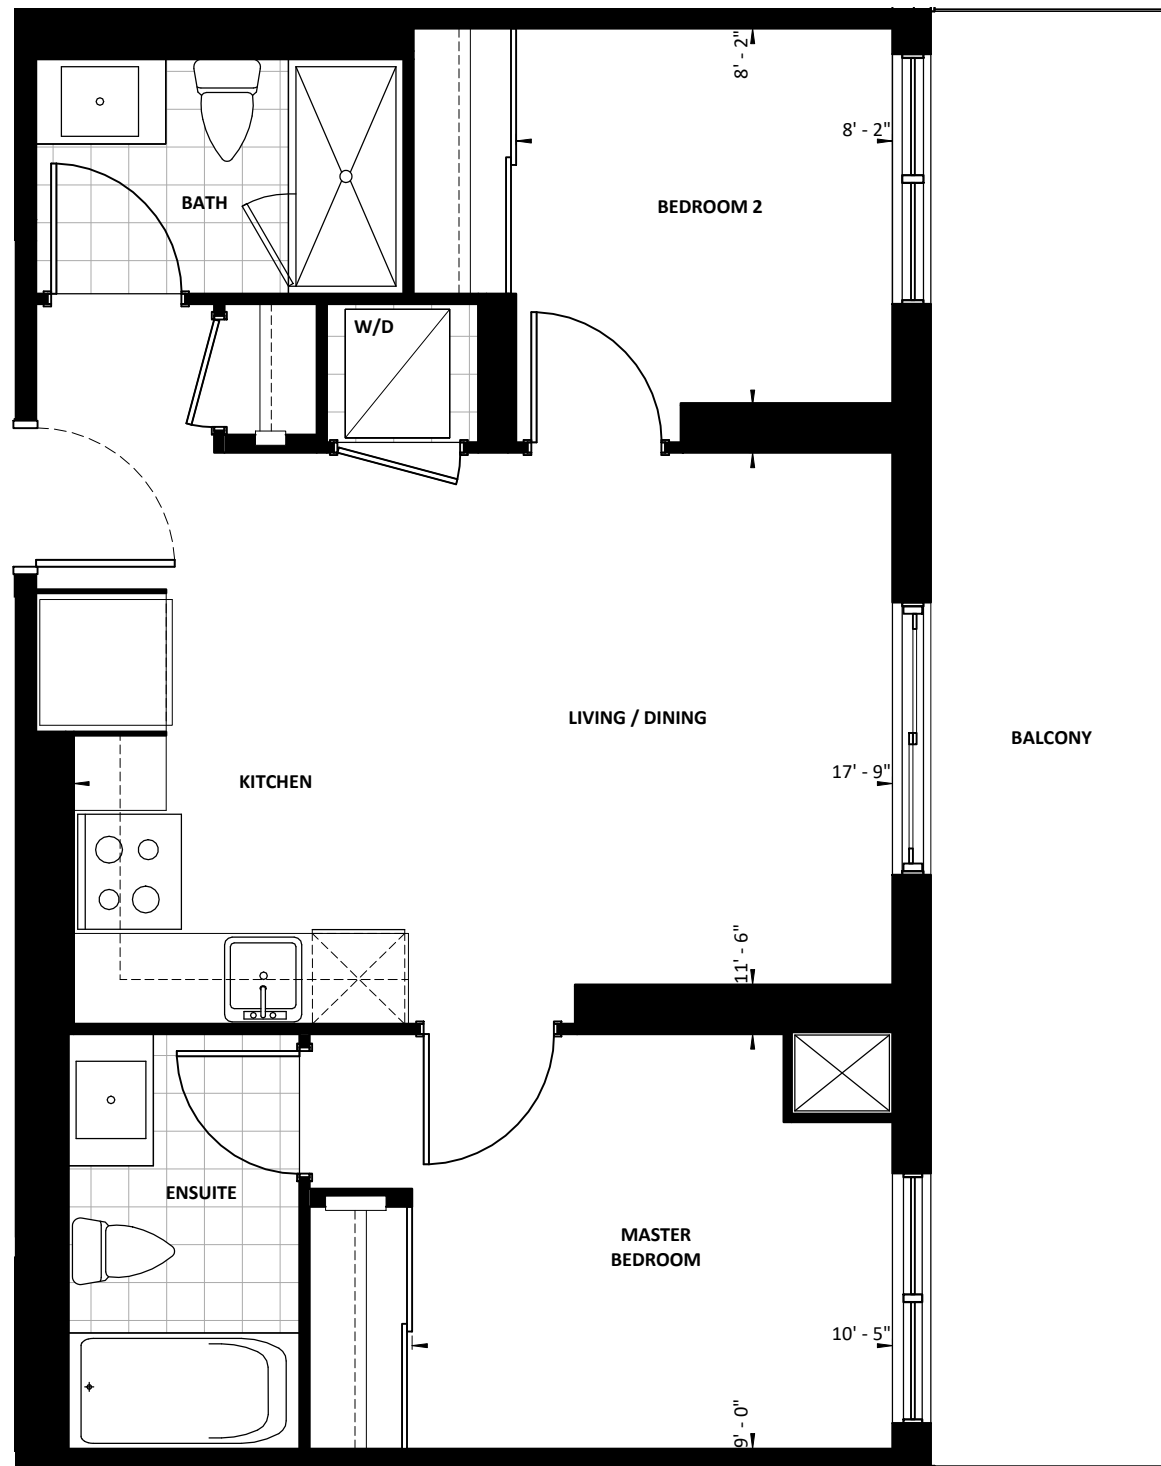

FLOORS 6 - LPH

FLOOR 5

HURONTARIO STREET & NAHANI WAY  
MISSISSAUGA, ONTARIO

C:\Users\mirandag\Documents\Huronario & Nahani Way (07.098) - Central\_mirandag.rvt

FLOOR PH

FLOORS 6 - LPH

FLOOR 5

FLOOR 3

FLOORS 6 - LPH

FLOOR 5

FLOOR 3

HURONTARIO STREET & NAHANI WAY  
MISSISSAUGA, ONTARIO

628 SF - 322, 522-LPH22,  
608-LPH08

07.098

2-A

Scale : As indicated